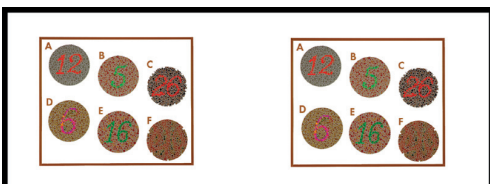

Slide #4 (2000-005) Far Point
Acuity Left Eye Monocular
(20/200-20/13)

Slide #10 (2000-009) Near Point
Acuity Right Eye Monocular
(20/200-20/13)

Slide #5 (2000-024) Far Point
Stereo Depth Perception
(400-20 Seconds of Arc)

Slide #11 (2000-006) Near Point
Acuity Left Eye Monocular
(20/200-20/13)

Slide #6 (2000-010) Far Point
Color Perception (Pseudo Ishihara)

Slide #12 (2000-013) Near Point
Lateral Phoria (1 Diopter Increments)